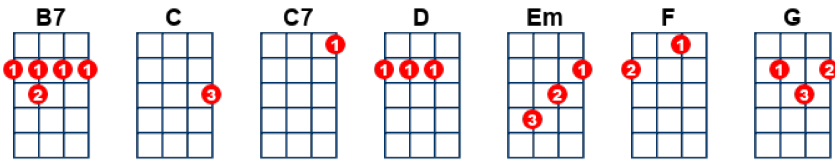

Everybody Needs Somebody

key:G, artist:The Blues Brothers writer:Bert Berns, Solomon Burke and Jerry Wexler

Blues Brothers - <https://www.youtube.com/watch?v=MrOsHfZsVLk> But in F# (intro) **[G] [C] [F] [C]** till ready (Vocal patter)

[G] Eve**[C]**ry**[F]**bo**[C]**dy **[G]** needs **[C]** some**[F]**bo**[C]**dy
[G] Eve**[C]**ry**[F]**bo**[C]**dy **[G]** needs **[C]** some**[F]**bo**[C]**dy
to **[G]** love **[C] [F] [C]**
(someone to **[G]** love **[C] [F] [C]**)
Sweetheart to **[G]** miss (**[C]** sweet **[F]** heart **[C]** to miss)
Sugar **[G]** to **[C]** kiss (**[F]** sugar to **[C]** kiss)
I **[G]** need **[C]** you **[F]** you **[C]** you
I **[G]** need **[C]** you **[F]** you **[C]** you
I **[G]** need **[C]** you **[F]** you **[C]** you in the morning
I **[G]** need **[C]** you **[F]** you **[C]** you when my souls on fire **[G] [C] [F] [C]**

BRIDGE

[Em] Sometimes I feel, I **[C]** feel a little sad inside
[Em] When my baby mistreats me
I **[D]** never never never have a place to hide, I need you

[G] [C] [F] [C] X4 (Riff with Kazoos)

(BRIDGE)

I **[G]** need **[C]** you **[F]** you **[C]** you I need you you you I need you you you
I need you you you ... I need you **[G]**

Outro: **[Em] / / / [C7] [B7] [Em]**

(Not at all sure of the above so any feedback appreciated !!)